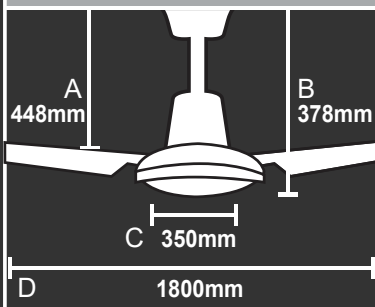

Electrical & Electronic Solutions
2018-2019

DC SERIES

WARRANTY

DC Motor : 5 Year
Internal Part : 3 Year
Receiver : 3 Year
On Site Service : 3 year

LEGEND 72 LED DIMENSION

LEGEND 72 LED

Specification:

• Model	:	LEGEND 72 LED
• No. of Blade	:	9
• Fan Width (MM)	:	1800
• Fan Height (MM)	:	448
• Remote Control Function	:	RF / TIMER
• Speed Selection	:	8 Speed Forward / 8 Speed Reverse
• Motor Type	:	DC
• Motor Power (W)	:	57W
• LED Power (W)	:	36w 3 colour LED (Daylight /warm white /cool white)
• Colour Available	:	Matte Black + Darkwood MH / Matte Black + Lightwood Pine
• Voltage	:	AC220V-240V / 50Hz-60Hz