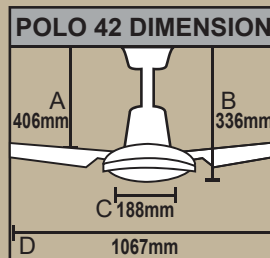

DC SERIES

Matte Black + Lightwood Pine

Matte Black + Darkwood MH

Matte Black

POLO 42 | POLO 42 LED

Specification:

• Model	:	POLO 42 / POLO 42 LED
• No. of Blade	:	3
• Fan Width (MM)	:	1067
• Fan Height (MM)	:	406 / 416
• Remote Control Function	:	RF / TIMER / RF / TIMER
• Speed Selection	:	8 Speed Forward / 8 Speed Reverse
• Motor Type	:	DC
• Motor Power (W)	:	32W
• LED Power (W)	:	NA / 24w 3 colour LED (Daylight / warm white / cool white)
• Colour Available	:	Matte Black / Matte Black + Darkwood MH / Matte Black + Lightwood Pine
• Voltage	:	AC220V-240V / 50Hz-60Hz