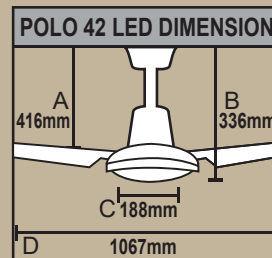

DC SERIES

Matte Black + Lightwood Pine

Matte Black + Darkwood MH

Matte Black

POLO 42 | POLO 42 LED

Specification:

• Model	:	POLO 42 / POLO 42 LED
• No. of Blade	:	3
• Fan Width (MM)	:	1067
• Fan Height (MM)	:	406 / 416
• Remote Control Function	:	RF / TIMER / RF / TIMER
• Speed Selection	:	8 Speed Forward / 8 Speed Reverse
• Motor Type	:	DC
• Motor Power (W)	:	32W
• LED Power (W)	:	NA / 24w 3 colour LED (Daylight / warm white / cool white)
• Colour Available	:	Matte Black / Matte Black + Darkwood MH / Matte Black + Lightwood Pine
• Voltage	:	AC220V-240V / 50Hz-60Hz